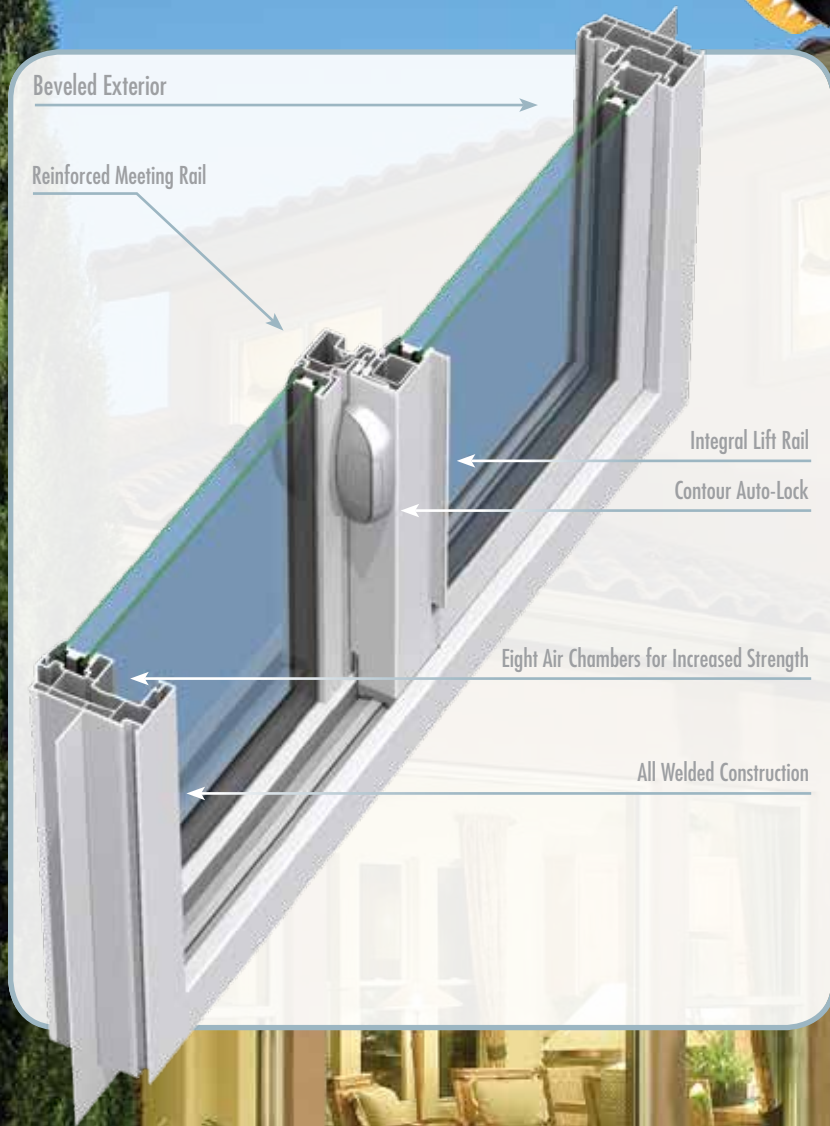

Low-E Glass / Argon Gas

All Coeur d'Alene Series Windows include Low-E 366® coated glass and argon gas designed to make your home more comfortable and energy efficient. Coeur d'Alene Series Windows also include lower maintenance Neat® Easy-Clean glass and less obtrusive Ultra-view screens.