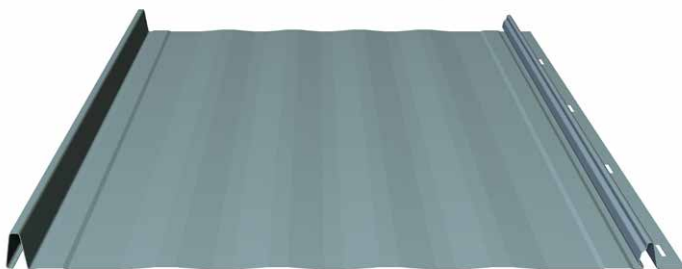

### COOL Dura Tech<sup>XL</sup> keeps the heat out and the color brilliant.

- Superior color retention and resistance to chalk and fade.
- Dura Tech<sup>XL</sup> energy saving **COOL** colors reduce the demand for energy.

### Striated Option Now Available!