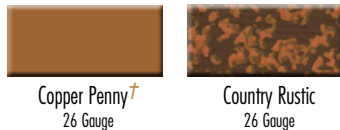

Premium Colors (The premium colors below are subject to upcharge)